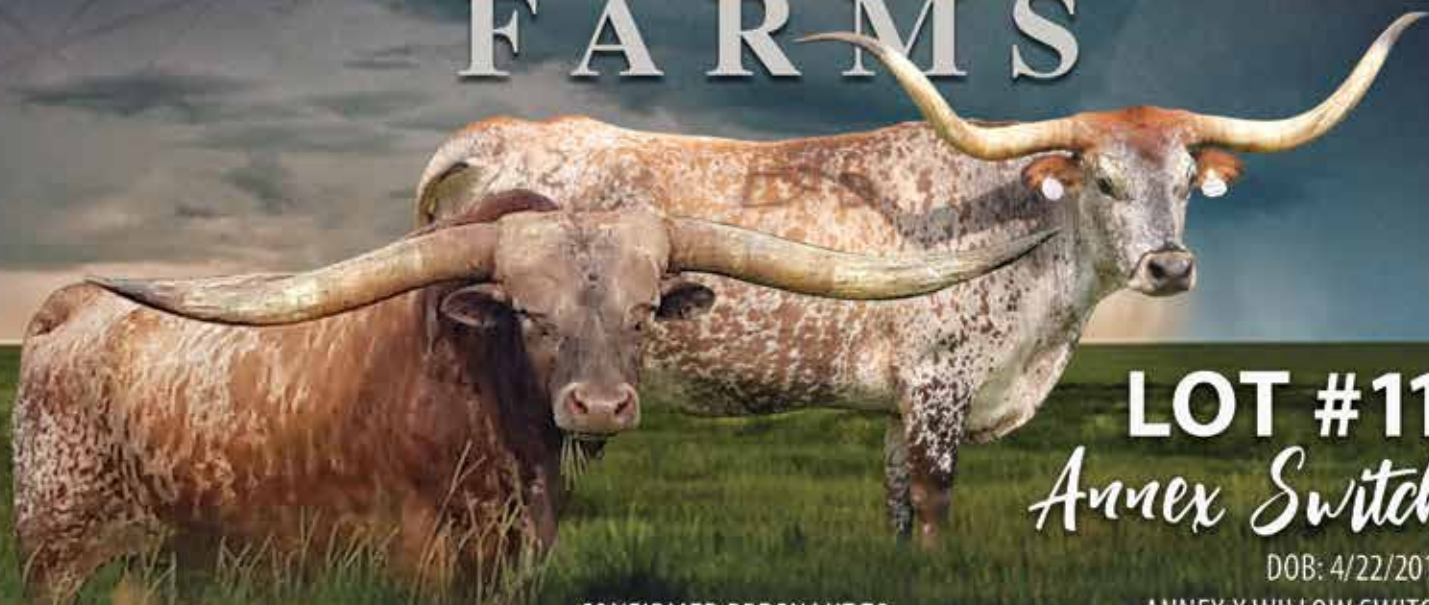

DREAMWOOD FARMS

LOT #11
Annex Switch

DOB: 4/22/2014

ANNEX X WILLOW SWITCH

CONFIRMED PREGNANT TO
FIFTY-FIFTY BCB